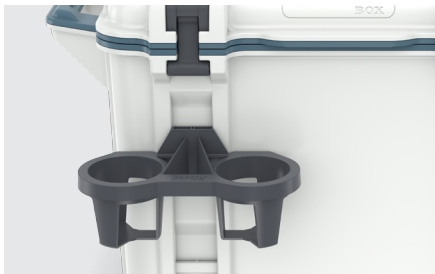

SEPARATOR

Separate snacks from the day's catch.

- Food grade certified
- BPA Free
- Divvies up space in Venture 45 & 65

DOUBLE CUP HOLDER

Keep drinks out of the dirt with attachable cup holders.

- Attaches to all Venture Coolers
- Holds 2 cups, bottles, cans, Elevation tumblers, etc.

SIDE TABLE

Table-top, cutting board and cup holder. It'll tie the whole campsite together.

- Holds 3 cups, bottles, cans, Elevation tumblers, etc.
- Includes Cutting Board
- Attaches to all Venture Coolers