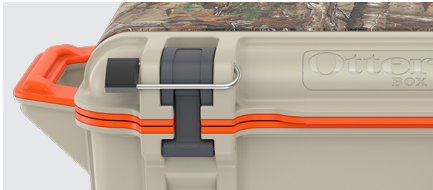

SIDE TABLE

Table-top, cutting board and cup holder. It'll tie the whole campsite together.

- Holds 3 cups, bottles, cans, Elevation tumblers, etc.
- Includes Cutting Board
- Attaches to all Venture Coolers

LOCKS

Trusted American Lock® padlock secures Venture Coolers against unwanted access.

- Durable long shackle padlock
- Fits all Venture Coolers
- Includes 2 keys

DRYBOX CLIP

Fill your drybox with essentials like small tools or flies.