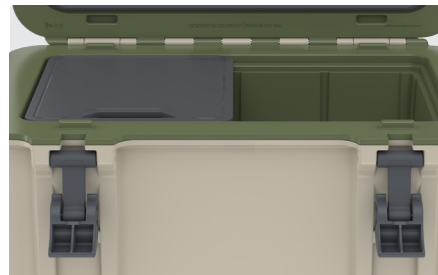

DRY STORAGE TRAY

Keep your dry stuff dry.

- Food grade certified & BPA free
- 5.7 quart capacity
- Fits 45 and 65 QT

CUTTING BOARD

Chop it up with your easy-access cutting board.

- Food grade certified
- BPA free
- Fits all Venture Coolers

SEPARATOR

Separate snacks from the day's catch.

- Food grade certified
- BPA Free
- Divvies up space in Venture 45 & 65

DOUBLE CUP HOLDER

Keep drinks out of the dirt with attachable cup holders.

- Attaches to all Venture Coolers
- Holds 2 cups, bottles, cans, Elevation tumblers, etc.